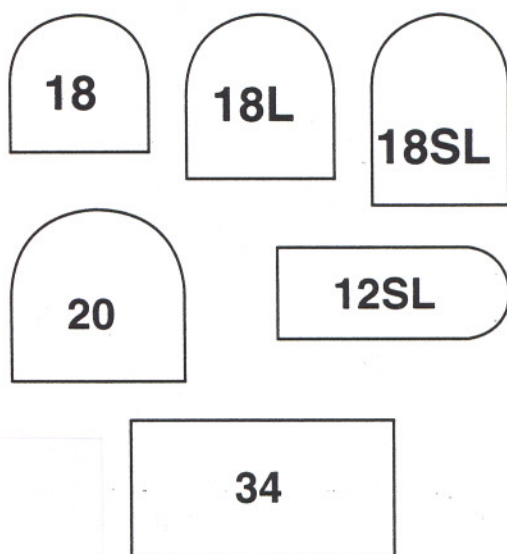

Supertap stiftflikker

PRINCESS

Princess stiftflikker